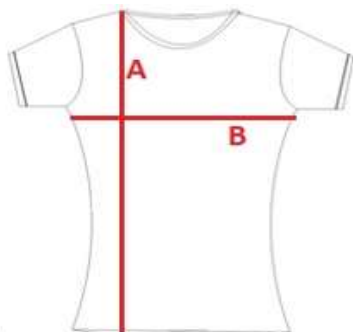

LG08

Ladies' t-shirt

cm	S	M	L	XL	XXL
A	62	63	65	66	69
B	38	42	46	50	54

Orientation sizes of the product.